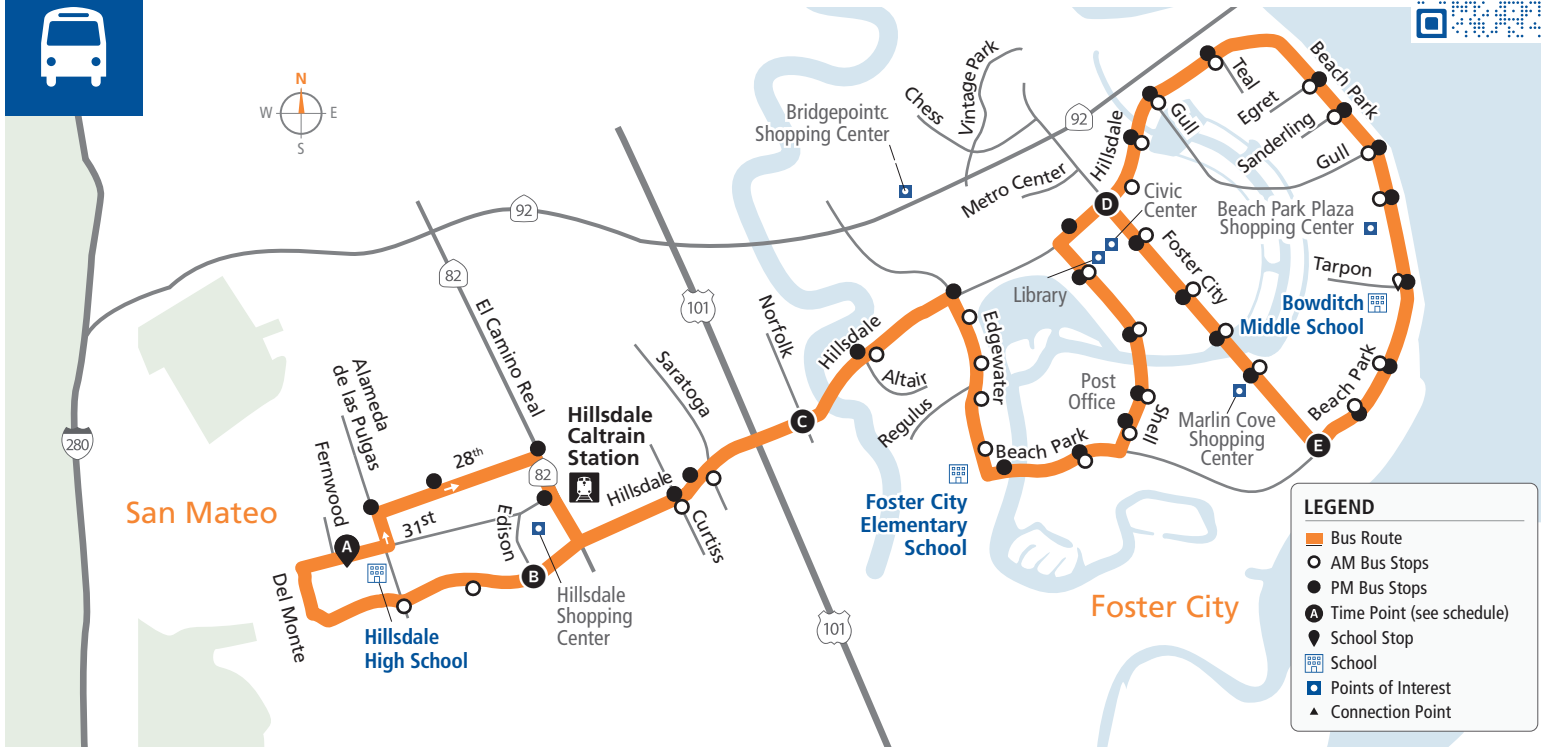

Effective 08/06/2023

LEGEND

- Bus Route
- AM Bus Stops
- PM Bus Stops
- A Time Point (see schedule)
- 🏫 School Stop
- 🏠 School
- 📍 Points of Interest
- ▲ Connection Point

PM to Hillsdale/Foster City

Bus Stops	Mon, Tues, & Thurs	Wednesdays & Fridays Only	Bus Stops	Mon, Tues, & Thurs	Wednesdays & Fridays Only
A Hillside High School	4:00p	2:50p	● E Hillsdale/Pilgrim		
● 28th/Alameda de las Pulgas			● 1250 E Hillsdale		
● 28th/Hacienda			● Beach Park/Gull		
● 28th/S El Camino Real			● Beach Park/Teal		
● El Camino/31st			● Beach Park/Egret		
● E Hillsdale/Curtiss			● Beach Park/Sanderling		
● E Hillsdale/Pike			● Beach Park/Gull		
● E Hillsdale/S Norfolk			● Beach Park/Marlin		
● E Hillsdale/Altair			● Beach Park/Tarpon		
● Edgewater/E Hillsdale			● Beach Park/Swordfish		
● Edgewater/Regulus			● Beach Park/Halibut		
● Beach Park/Edgewater			● Foster City/Beach Park		
● Beach Park/Farragut			● Foster City/Marlin		
● Shell/Beach Park			● Foster City/Bounty		
● Shell/Catamaran			● Foster City/Polynesia		
● Shell/Bounty			● Foster City/Balclutha		
● Shell/E Hillsdale			D Foster City/E Hillsdale	4:40p	3:30p
● E Hillsdale/Shell					
● E Hillsdale/Foster City					

Bus Fares	Cash	Clipper*	Day Pass	Monthly Pass	Cash	Clipper*	Day Pass	Monthly Pass	
Youth (Age 18 & younger)	$1.10	$1.00	$2.00	$27.00	Adult (Age 19 through 64)	$2.25	$2.05	$4.50	$65.60

*Free 2-hour transfers between local SamTrans routes on Clipper or SamTrans Mobile App. Tickets available on SamTrans Mobile. 🍏 🤖