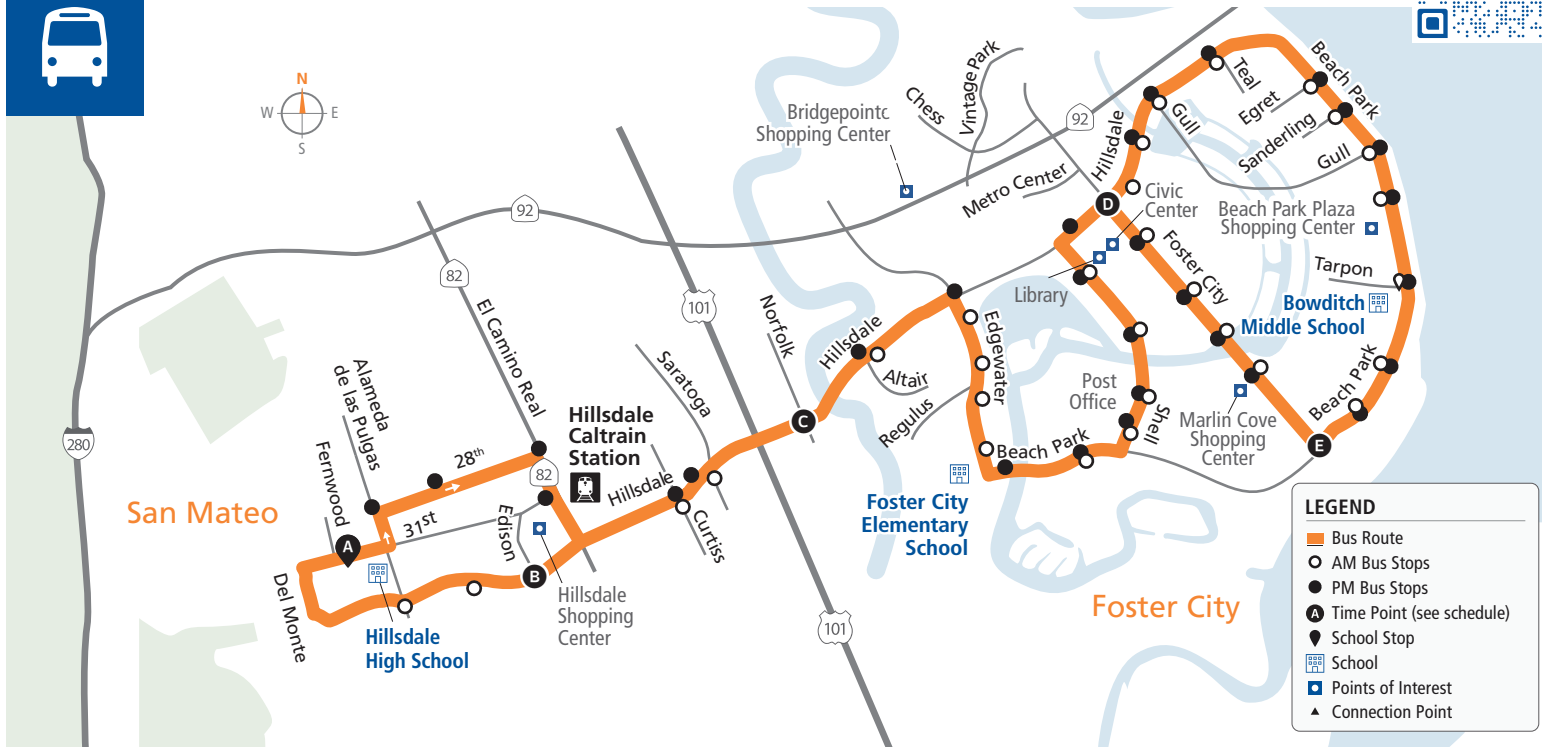

51

samtrans.com/51
School Oriented Route

Effective 08/06/2023

LEGEND

- Bus Route
- AM Bus Stops
- PM Bus Stops
- ⓐ Time Point (see schedule)
- 📍 School Stop
- 🏫 School
- 📍 Points of Interest
- ▲ Connection Point

AM to Hillsdale High School

Bus Stops	Weekdays
D E Hillsdale/Foster City	7:33a
○ E Hillsdale/Pilgrim	
○ 1250 E Hillsdale	
○ Beach Park/Gull	
○ Beach Park/Teal	
○ Beach Park/Egret	
○ Beach Park/Sanderling	
○ Beach Park/Gull	
○ Beach Park/Marlin	
○ Beach Park/Tarpon	
○ Beach Park/Swordfish	
○ Beach Park/Halibut	
E Beach Park/Foster City	7:40a
○ Foster City/Marlin	
○ Foster City/Bounty	
○ Foster City/Polynesia	
○ Foster City/Balclutha	
○ Foster City/E Hillsdale	
○ E Hillsdale/Foster City	

Bus Stops	Weekdays
○ Shell/E Hillsdale	
○ Shell/Bounty	
○ Shell/Catamaran	
○ Beach Park/Catamaran	
○ Beach Park/Farragut	
○ Edgewater/Beach Park	
○ Edgewater/Dorado	
○ Edgewater/Regulus	
○ Edgewater/Altair	
○ E Hillsdale/Edgewater	
○ E Hillsdale/Sea Spray	
C E Hillsdale/S Norfolk	7:59a
○ E Hillsdale/Saratoga	
○ E Hillsdale/Curtiss	
B Hillsdale Shopping Center	8:06a
○ W Hillsdale/Hacienda	
○ W Hillsdale/Alameda de las Pulgas	
A Hillsdale High School	8:17a

Bus Fares	Cash	Clipper*	Day Pass	Monthly Pass	Cash	Clipper*	Day Pass	Monthly Pass	
Youth (Age 18 & younger)	\$1.10	\$1.00	\$2.00	\$27.00	Adult (Age 19 through 64)	\$2.25	\$2.05	\$4.50	\$65.60

*Free 2-hour transfers between local SamTrans routes on Clipper or SamTrans Mobile App. Tickets available on SamTrans Mobile. 🍏 🤖